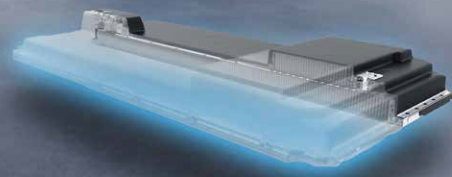

BYD ATTO 8

BYD AUTO SOUTH AFRICA

www.byd.com/za

[(0800) 991 211](tel:0800991211)

customer care.sa@byd.com

Facebook

X

Tiktok

Instagram